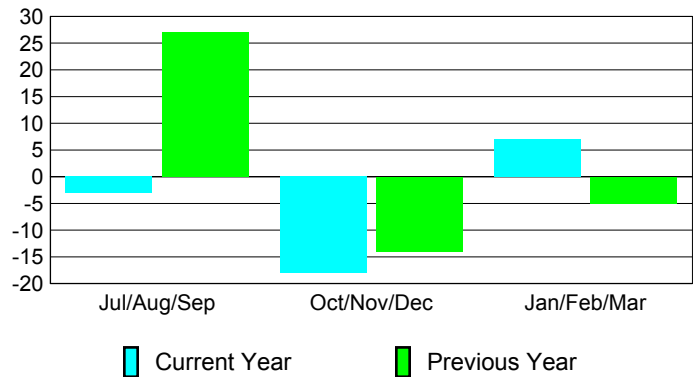

Club Results 2008-2009

Goal, New, Dropped, Gain/Loss

MEMBERSHIP

Membership Results 2008-2009

Membership 2007-2008

Month	Net Memb Goal	Actual New Memb	Actual Dropped Memb	Gain/Loss of Memb	Gain/Loss of Memb
Jul/Aug/Sep	3	25	-28	-3	27
Oct/Nov/Dec	3	28	-46	-18	-14
Jan/Feb/Mar	0	34	-27	7	-5
Totals	6	87	-101	-14	8

Membership Results 2008-2009

Goal, New, Dropped, Gain/Loss

Comparison of Club Gain/Loss

Current Year Compared to the Previous Year

Comparison of Membership Gain/Loss

Current Year Compared to the Previous Year

YTD Status Quo Clubs 2008-2009

Status Quo Clubs Compared to Status Quo Members

Gender Comparison 2008-2009