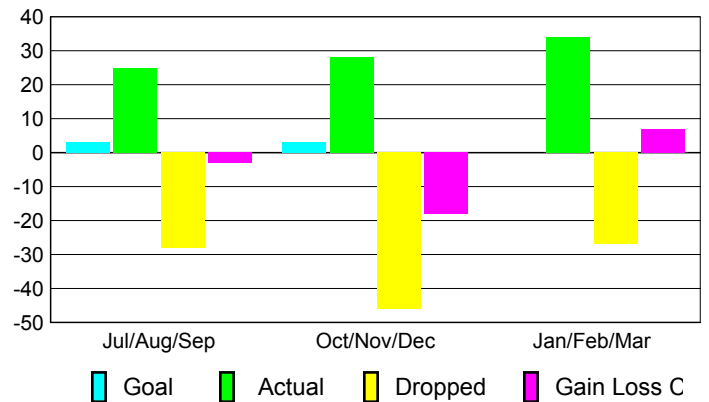

Club Results 2008-2009

Goal, New, Dropped, Gain/Loss

MEMBERSHIP

Membership Results 2008-2009

Membership 2007-2008

Month	Net Memb Goal	Actual New Memb	Actual Dropped Memb	Gain/Loss of Memb	Gain/Loss of Memb
Jul/Aug/Sep	3	25	-28	-3	27
Oct/Nov/Dec	3	28	-46	-18	-14
Jan/Feb/Mar	0	34	-27	7	-5
Totals	6	87	-101	-14	8

Membership Results 2008-2009

Goal, New, Dropped, Gain/Loss

Comparison of Club Gain/Loss

Current Year Compared to the Previous Year

Comparison of Membership Gain/Loss

Current Year Compared to the Previous Year